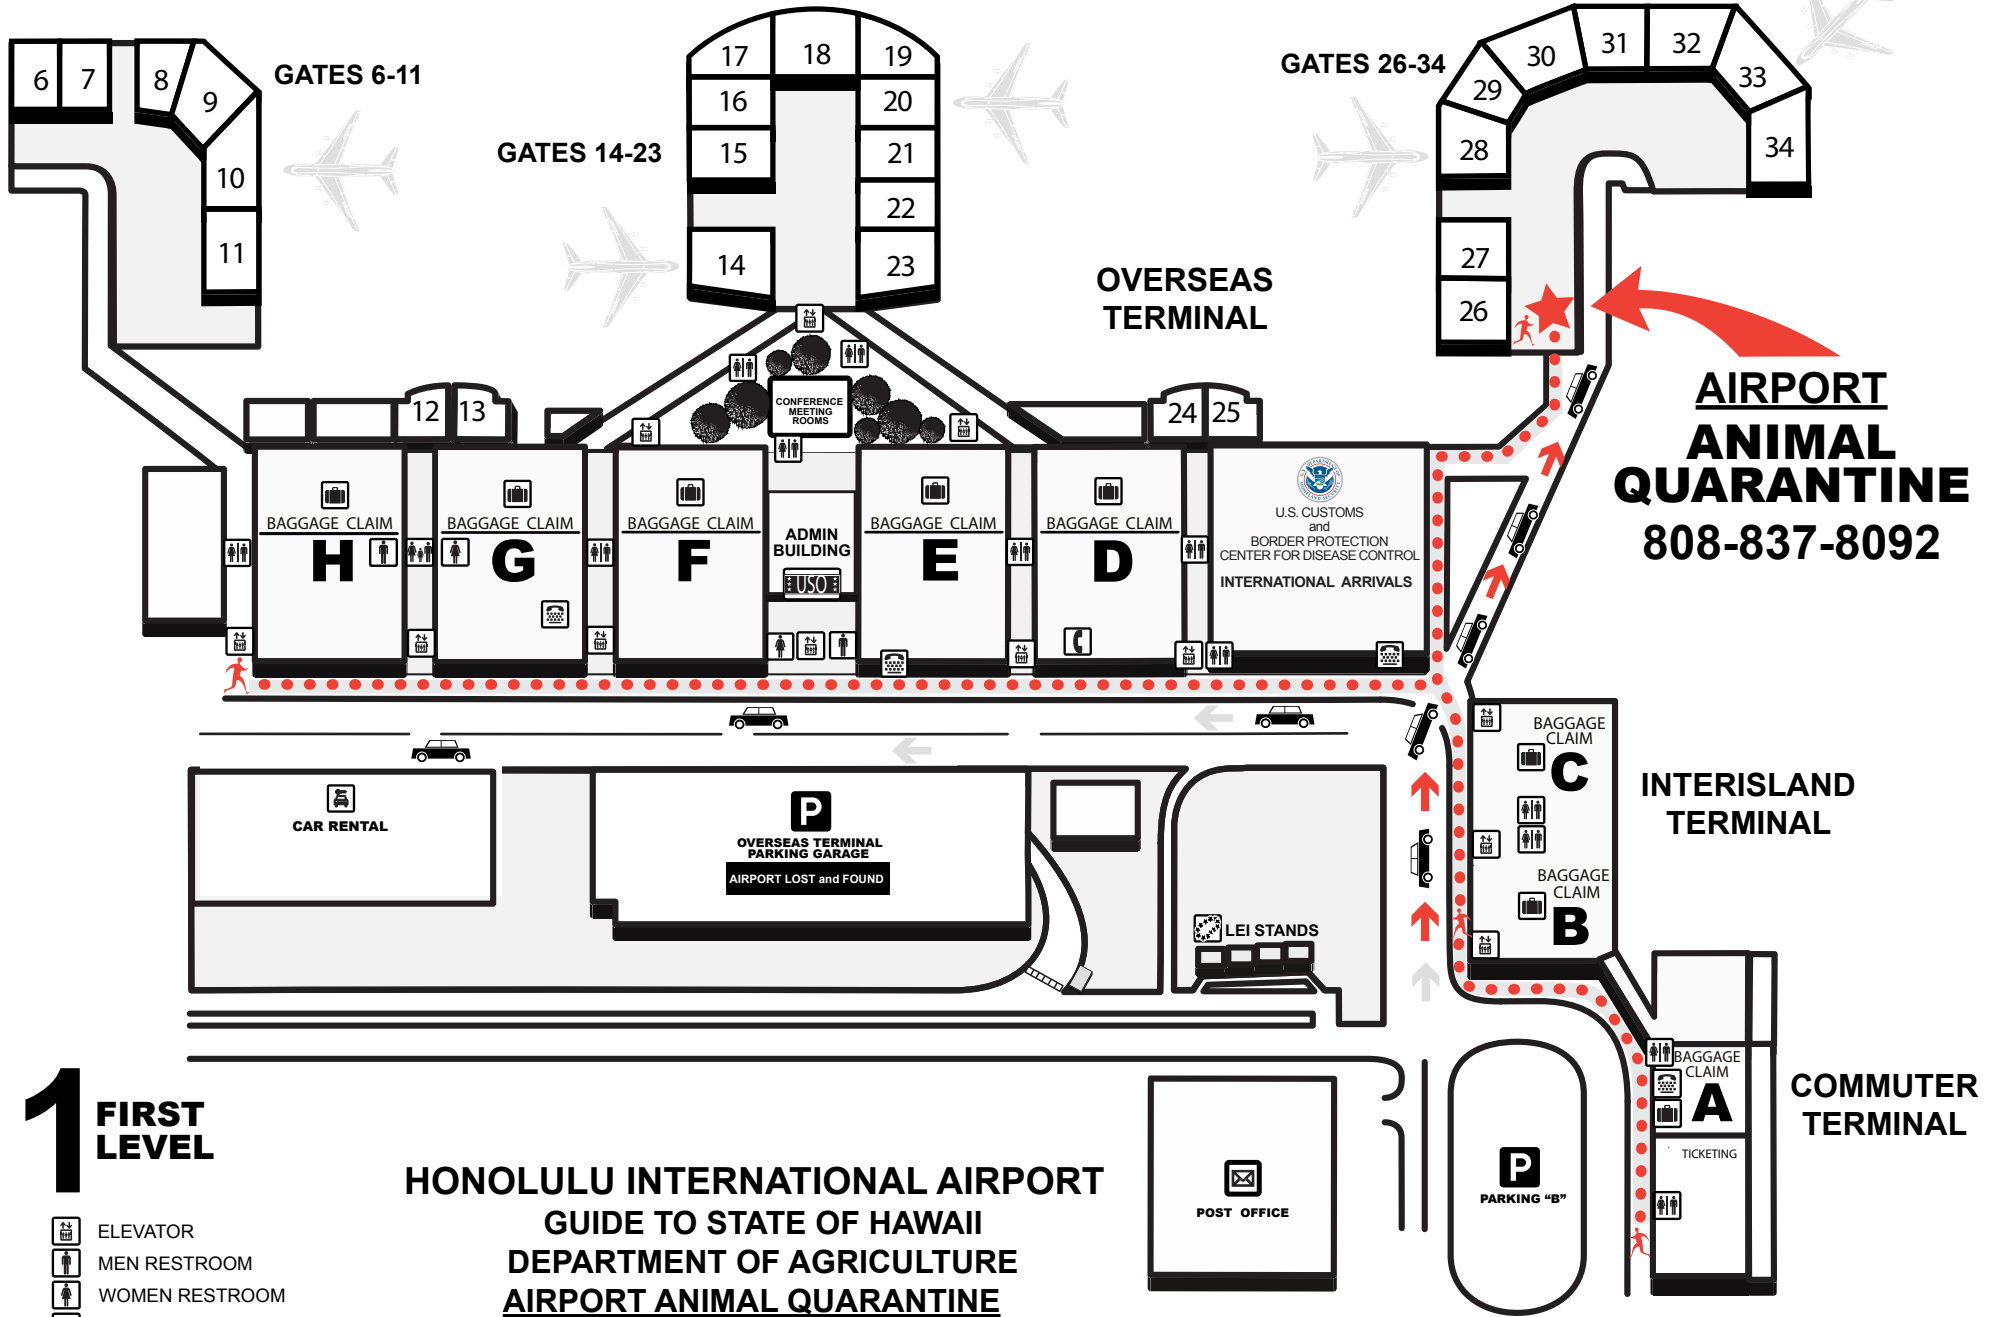

← WAIKIKI

PEARL HARBOR →

# 1 FIRST LEVEL

- ELEVATOR
- MEN RESTROOM
- WOMEN RESTROOM
- RESTROOM
- FAMILY RESTROOM
- TTY PHONE

**HONOLULU INTERNATIONAL AIRPORT**  
**GUIDE TO STATE OF HAWAII**  
**DEPARTMENT OF AGRICULTURE**  
**AIRPORT ANIMAL QUARANTINE**  
**Telephone: 808-837-8092**