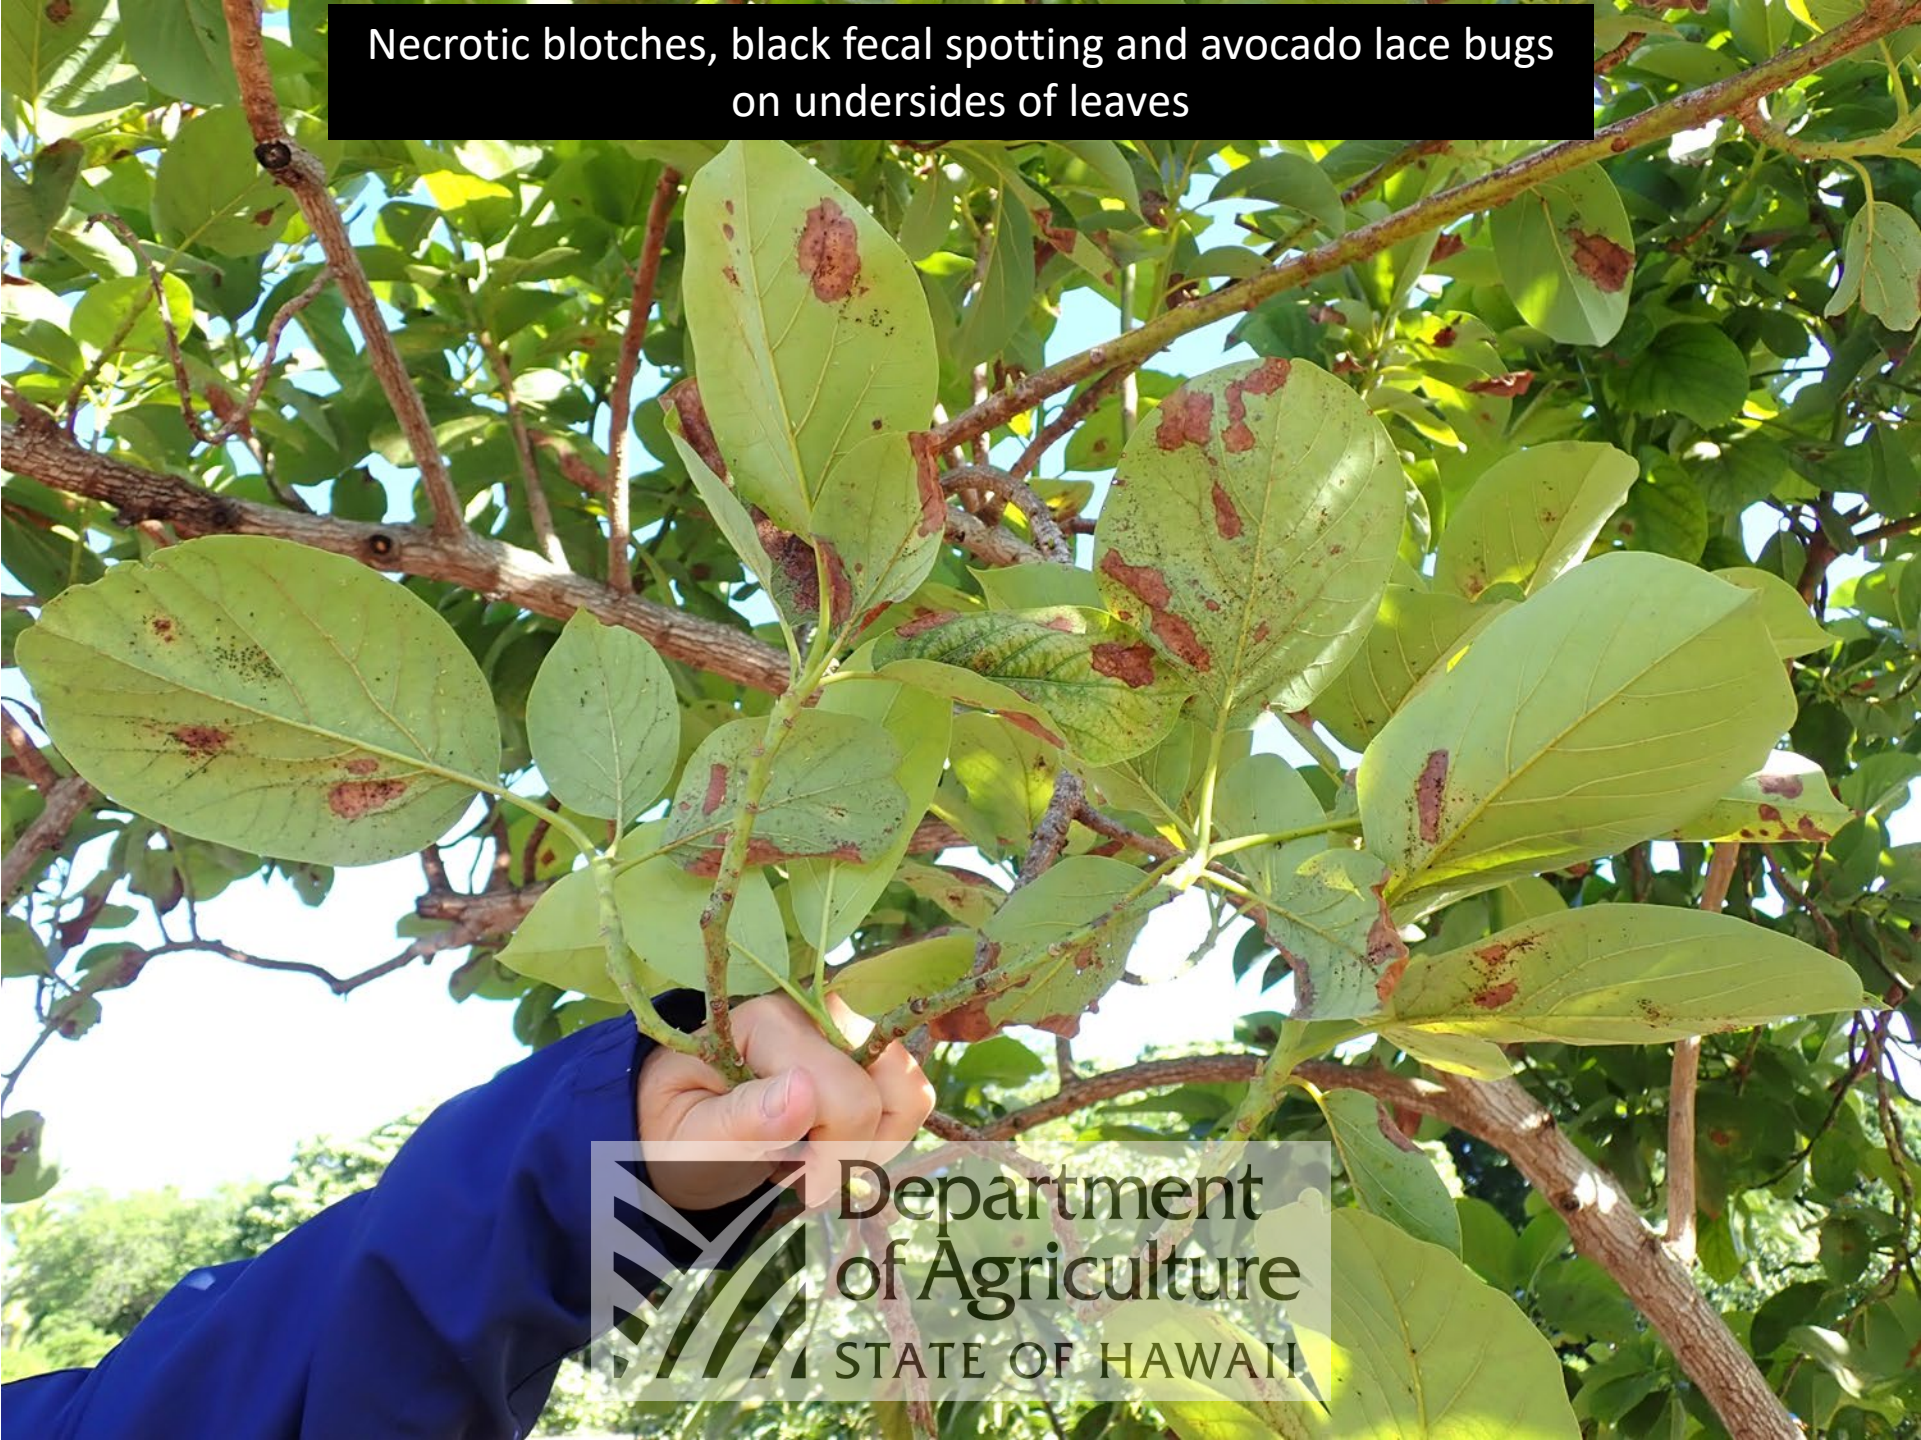

# Avocado Lace Bug Field Guide

Top of avocado tree foliage with ALB damage  
(necrotic patches on inside of leaves, yellowing).

Undersides of the same infested foliage (black  
spotting and necrotic blotches from center of leaf)

Yellowing, necrotic blotches on the inside of leaves, black fecal spotting and avocado lace bugs on undersides of leaves

Necrotic blotches, black fecal spotting and avocado lace bugs  
on undersides of leaves

Close up of the topside of a avocado lace bug  
damaged leaf showing necrotic blotches

Department  
of Agriculture  
STATE OF HAWAII

Close up of undersides of leaves with  
excrement, eggs, adults, and nymphs.

Close up of undersides of leaves with fecal excrement, adults avocado lace bugs, and nymphs

A dime next to eggs on the underside of an avocado leaf