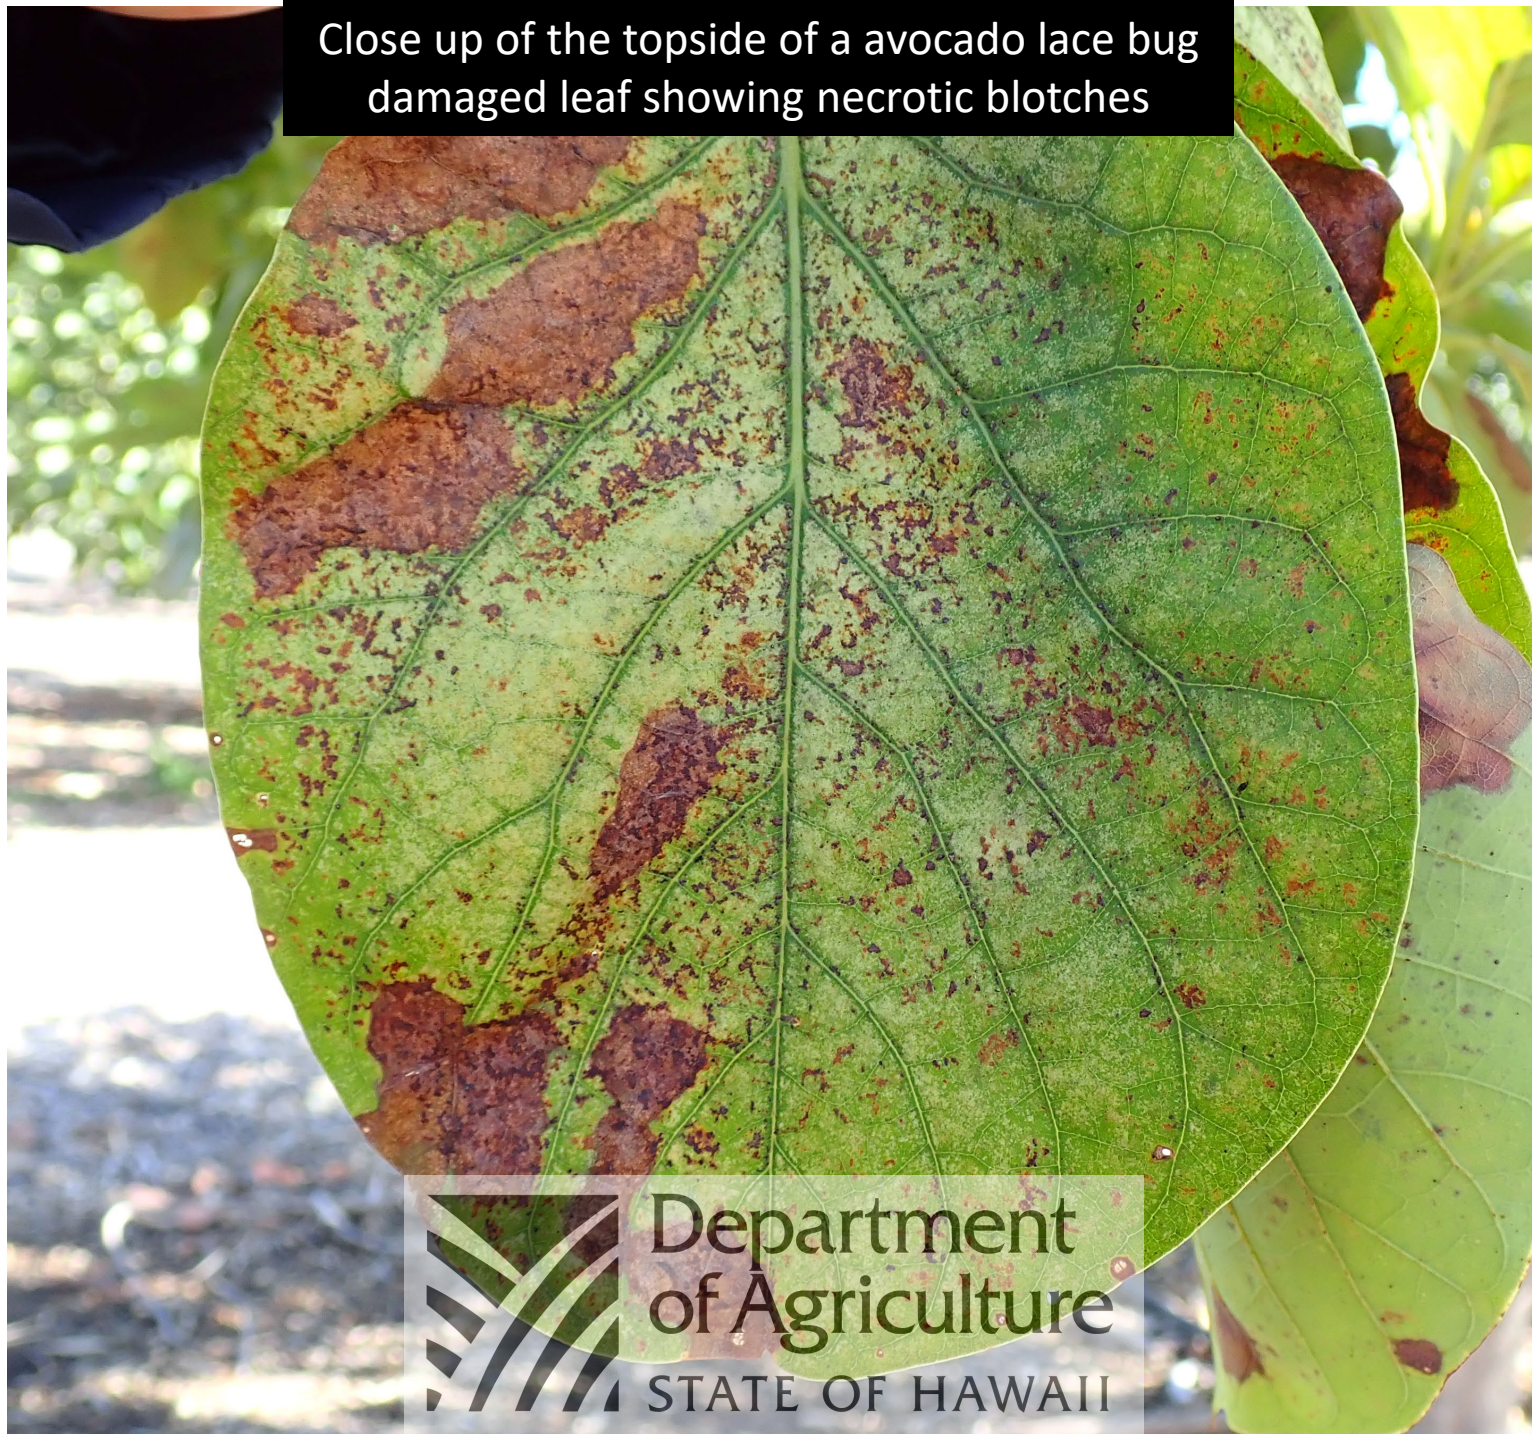

# Avocado Lace Bug Field Guide

Top of avocado tree foliage with ALB damage  
(necrotic patches on inside of leaves, yellowing).

Undersides of the same infested foliage (black  
spotting and necrotic blotches from center of leaf)

Yellowing, necrotic blotches on the inside of leaves, black fecal spotting and avocado lace bugs on undersides of leaves

Necrotic blotches, black fecal spotting and avocado lace bugs  
on undersides of leaves

Close up of the topside of a avocado lace bug  
damaged leaf showing necrotic blotches

Department  
of Agriculture  
STATE OF HAWAII

Close up of undersides of leaves with  
excrement, eggs, adults, and nymphs.

Close up of undersides of leaves with fecal excrement, adults avocado lace bugs, and nymphs

A dime next to eggs on the underside of an avocado leaf