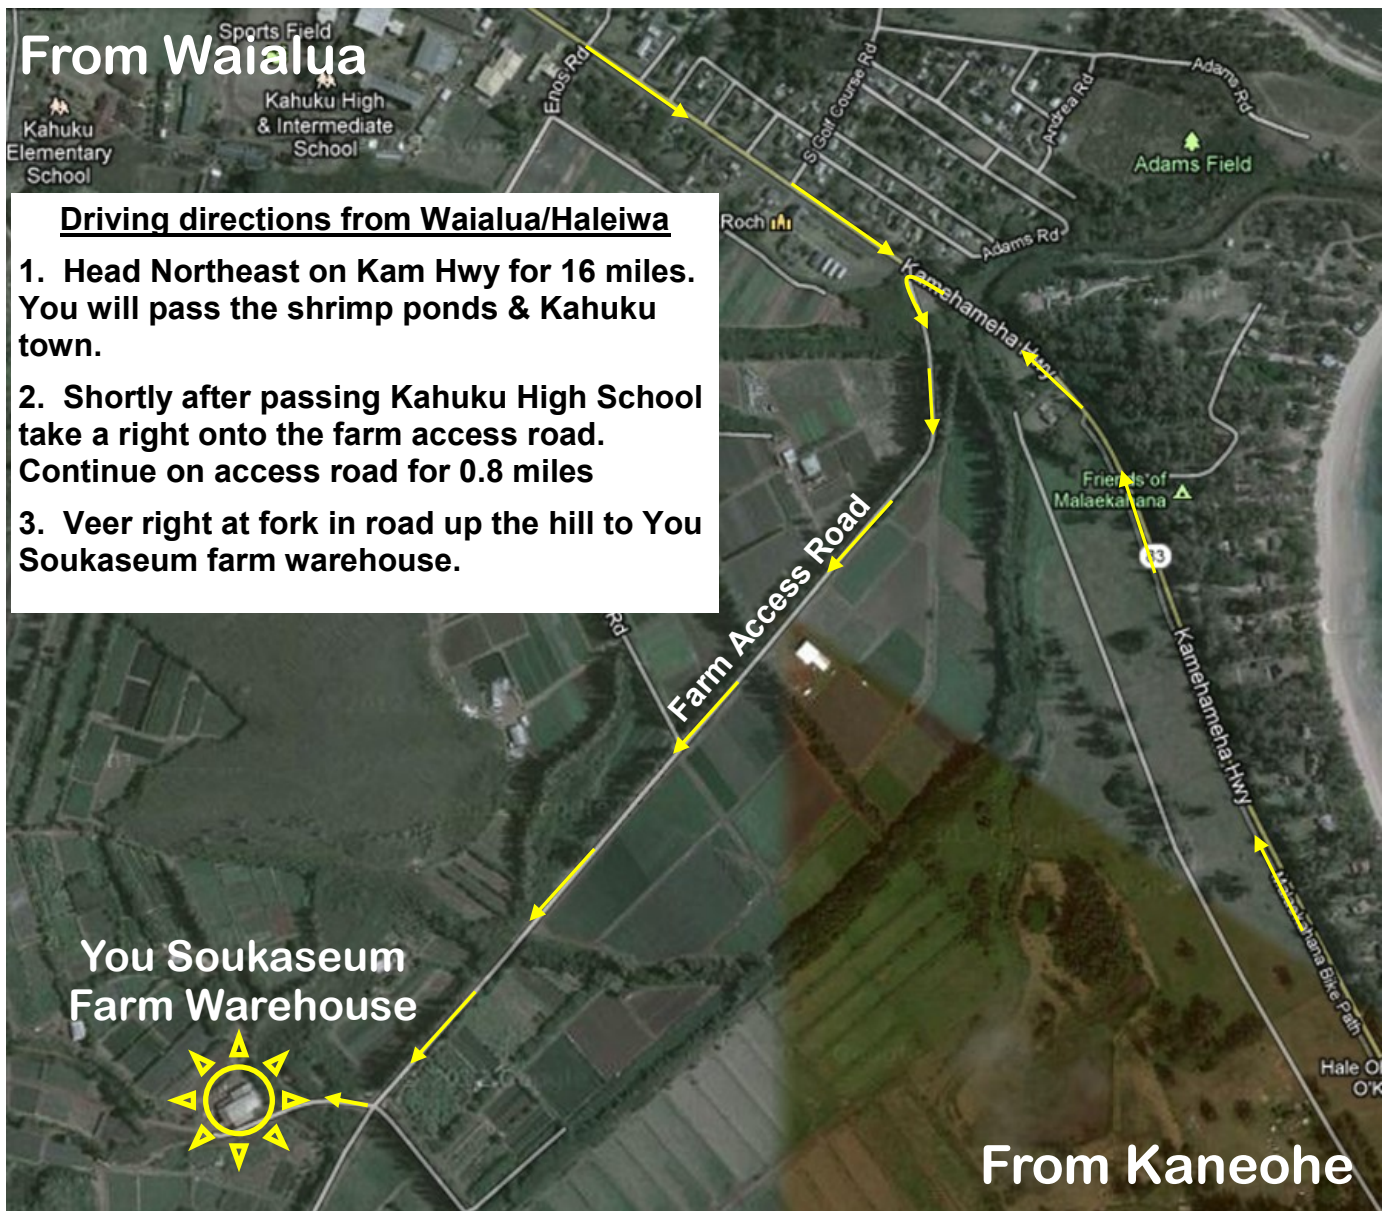

Wahiawa Agricultural Park
Kunia Agricultural Park
Punaluu Agricultural Park

Hawaii State Department of Agriculture
Ag Park Program

Farmer Resource Workshop

A project by the UH-CTAHR Local Immigrant Farmer Education program (LIFE), Dept of Agriculture, Dept of Health, Lao Farmers Assoc, & USDA Farm Service Agency

Enjoy FREE Thai food and refreshments!

Sprayer calibration demo

The Laotian Farmers Association of Hawaii

USDA is an equal opportunity employer and provider

Driving directions from Waialua/Haleiwa

1. Head Northeast on Kam Hwy for 16 miles. You will pass the shrimp ponds & Kahuku town.
2. Shortly after passing Kahuku High School take a right onto the farm access road. Continue on access road for 0.8 miles
3. Veer right at fork in road up the hill to You Soukaseum farm warehouse.

Driving directions from Honolulu

1. Head West on H1 Freeway - 2 miles
2. Take Likelike Highway exit 20A North. Continue on Likelike Highway HI - 7 miles
3. Take Kahekili Highway exit HI-83. Continue on Kahekili Hwy/Kam Hwy - 25 miles. You will pass Polynesian Cultural Center.
4. Shortly after passing Malaekahana State Recreation Area/Gunstock Ranch take a sharp left turn onto a farm access road. Continue on access road for 0.8 mile.
5. Veer right at fork in road up the hill to You Soukaseum farm warehouse.